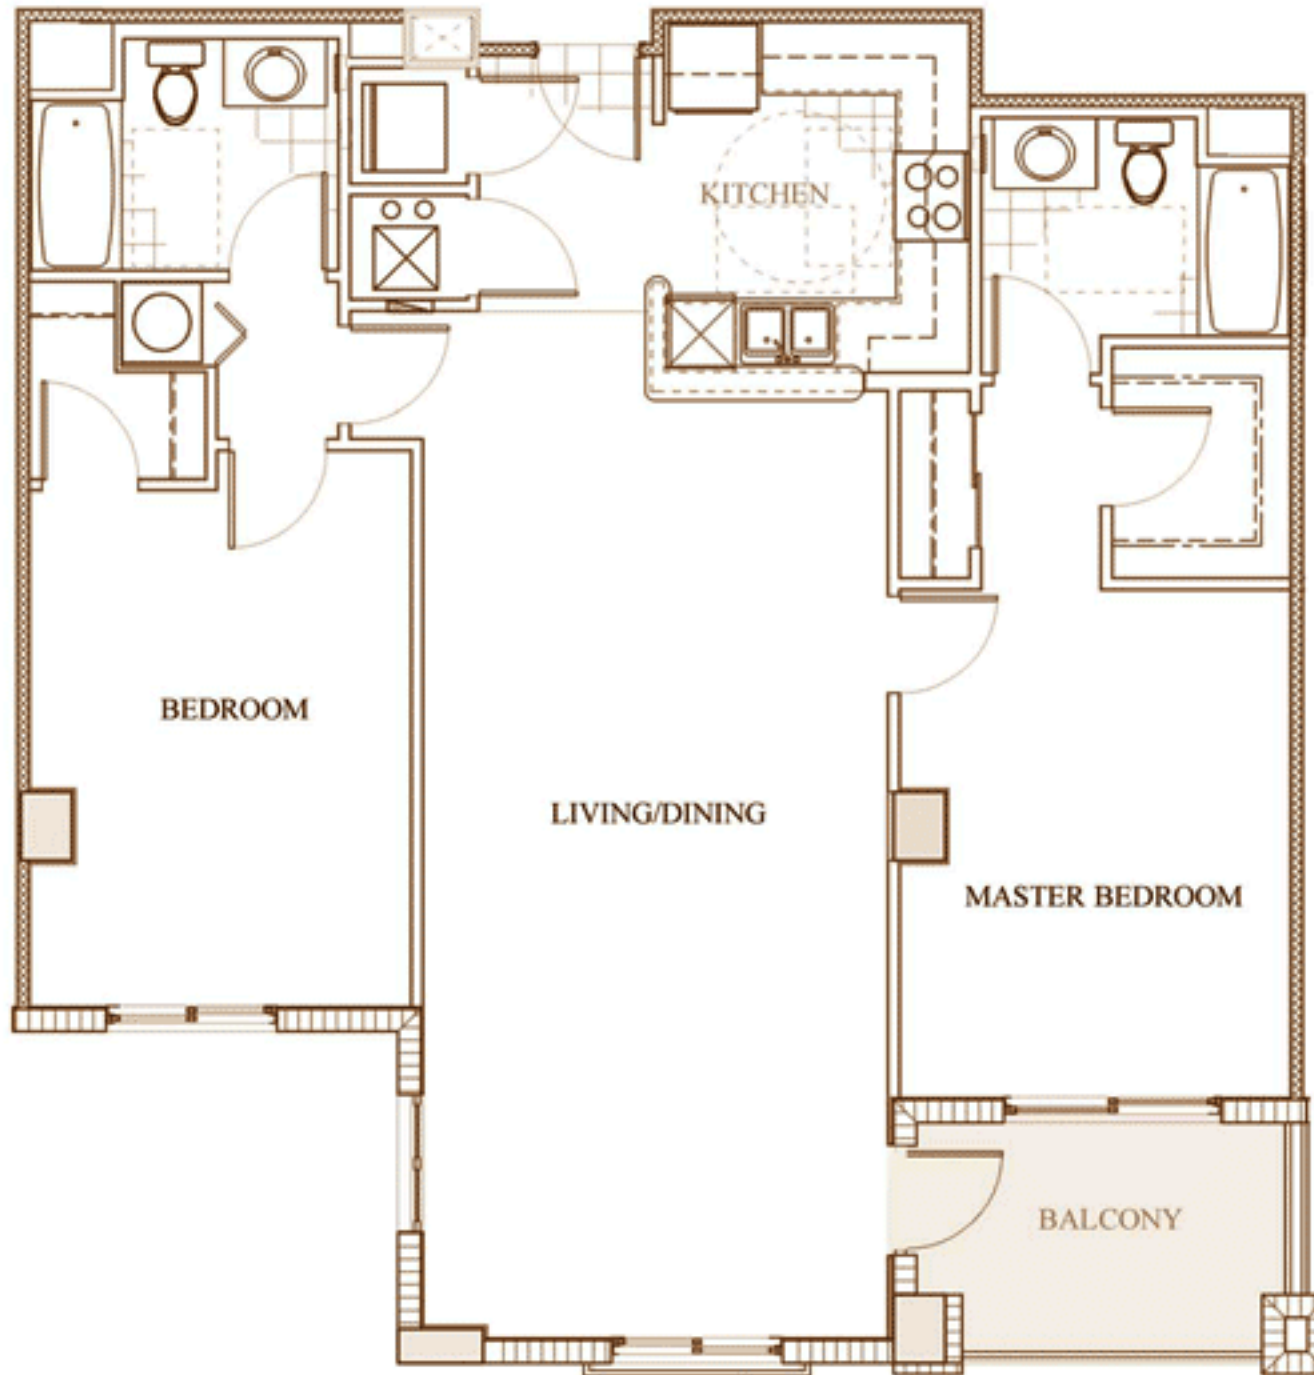

RESIDENCE

TEN

AS SHOWN

2 BEDROOM
2 BATH

ENCLOSED AREA: 1,251 SQ FT
BALCONY: 78 SQ FT

RESIDENCE

ELEVEN

MIRROR

ALL DIMENSIONS AND SQUARE FOOTAGE DISCLOSED ARE APPROXIMATE AND NO WARRANTY OR GUARANTY IS PROVIDED AS TO THE MEASUREMENT OF ANY UNIT.